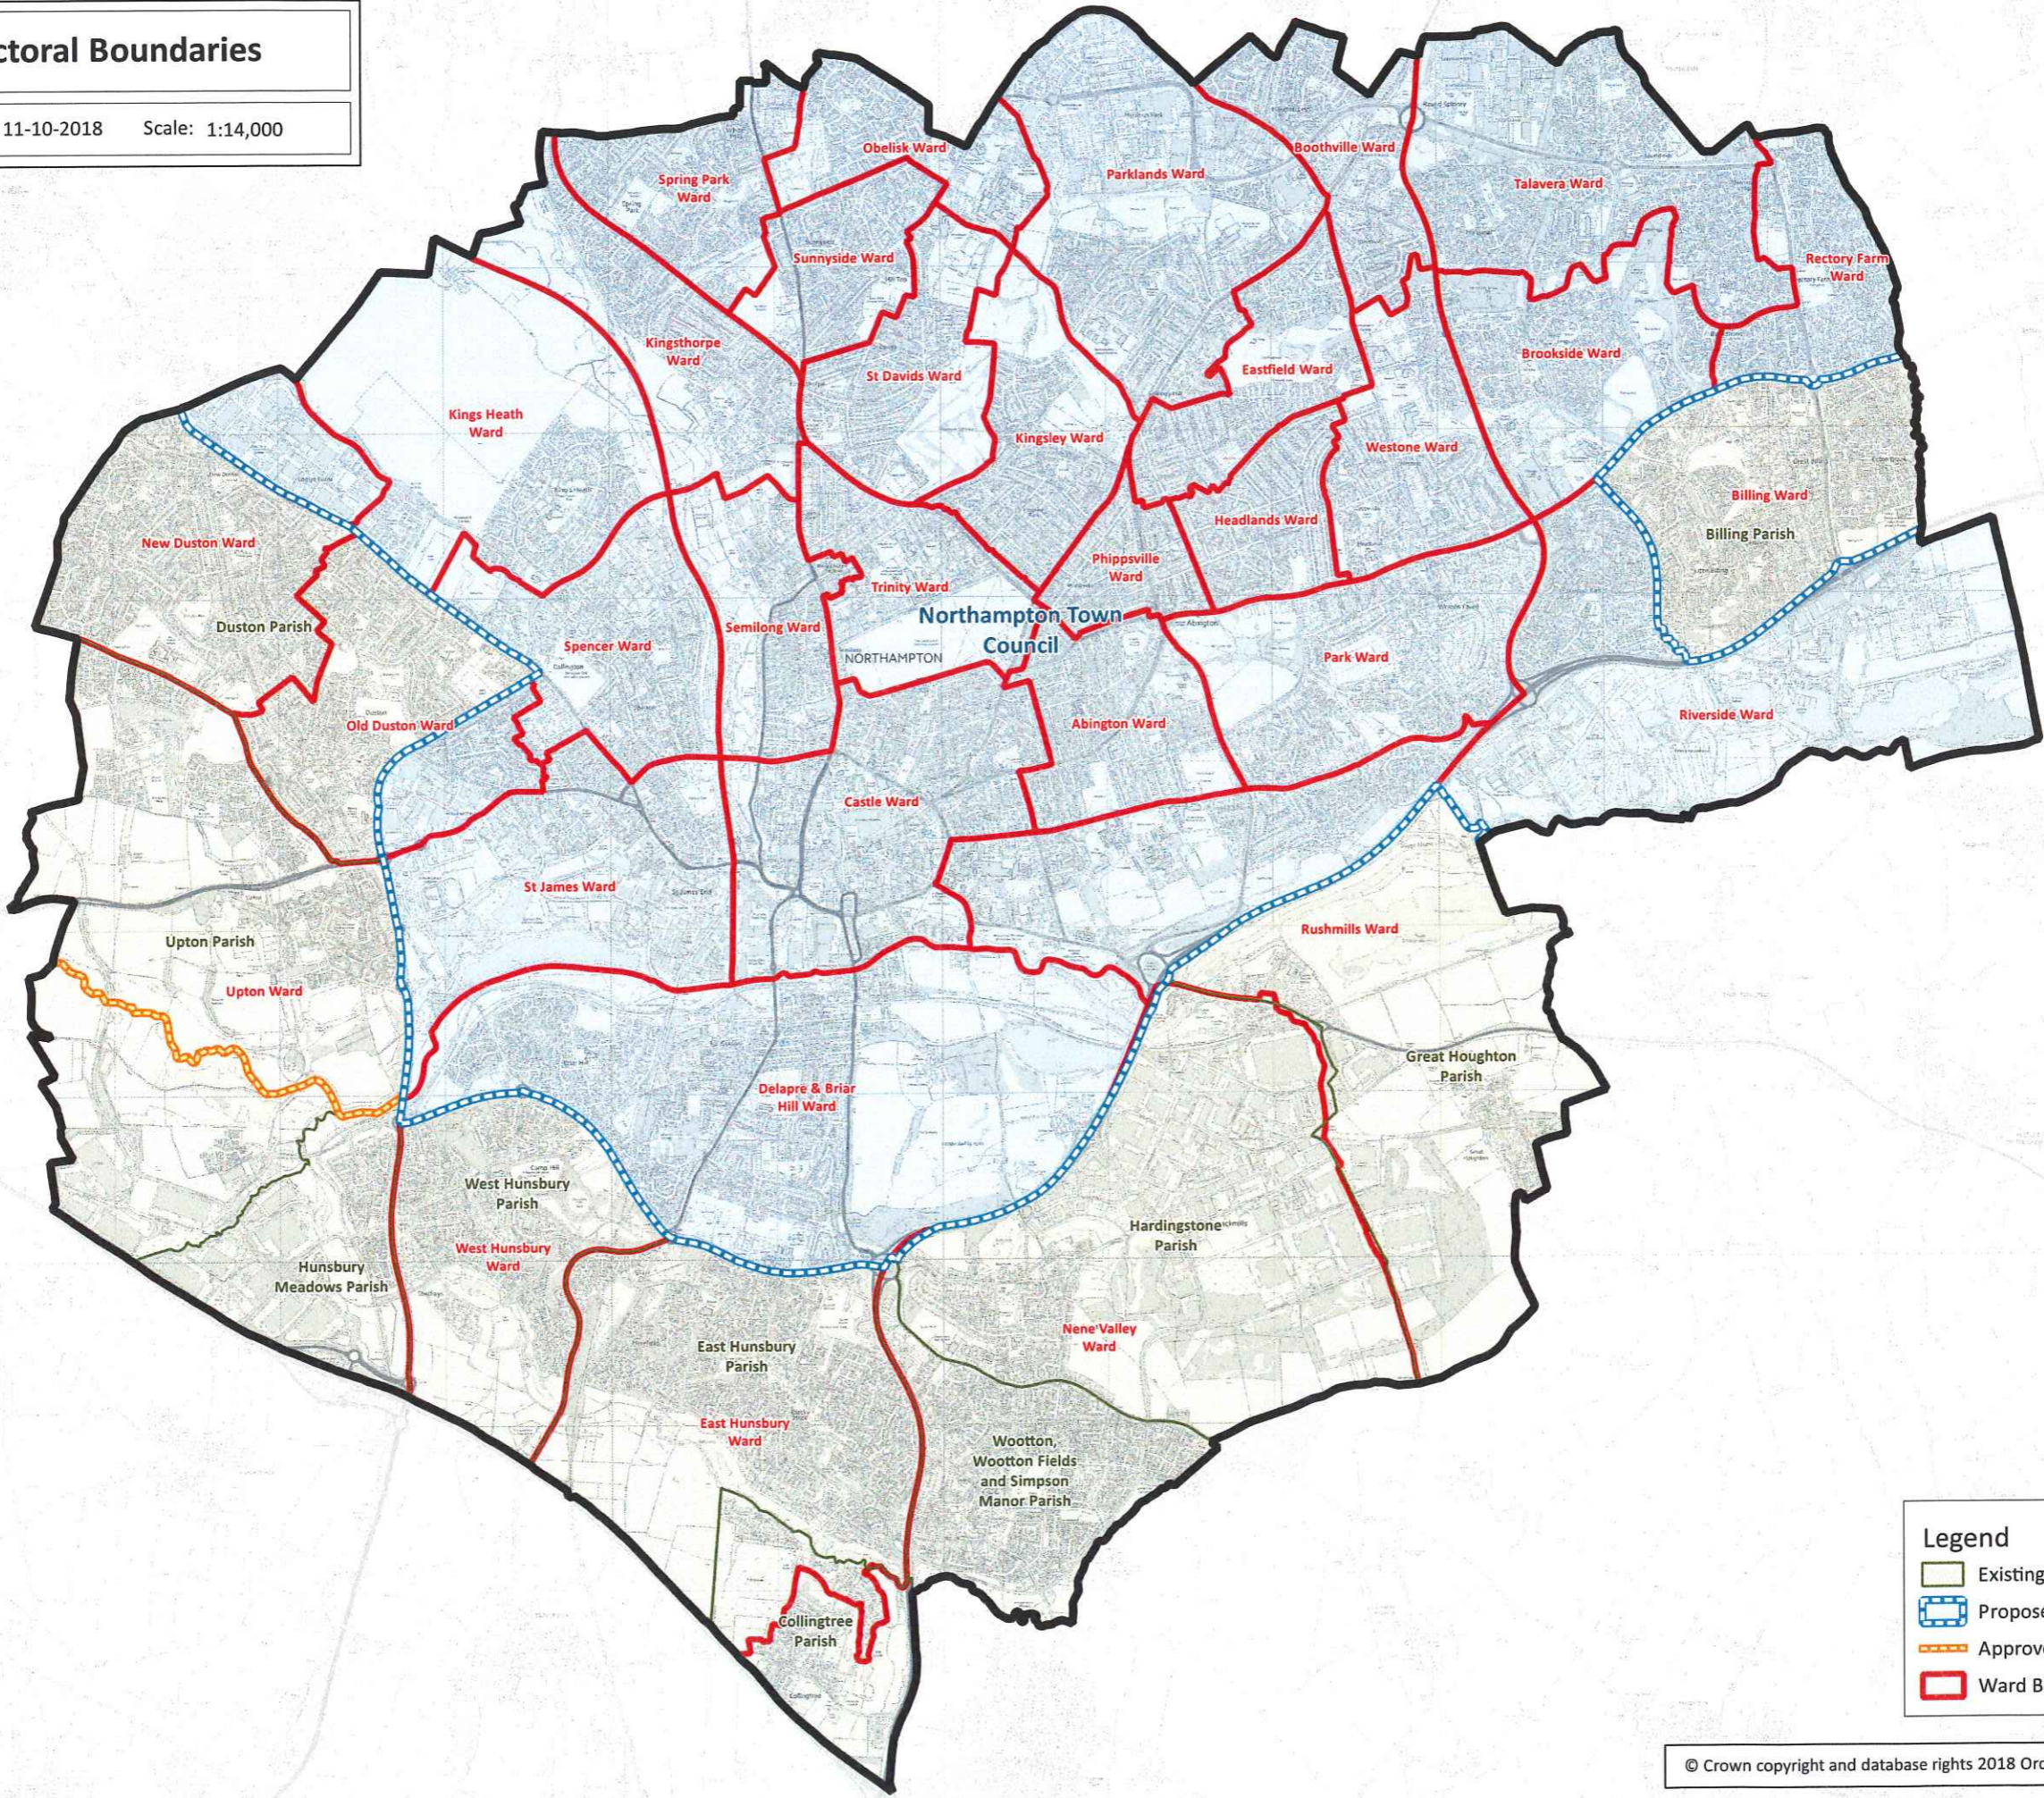

Electoral Boundaries

Date: 11-10-2018 Scale: 1:14,000

Legend

- Existing Parish Boundaries
- Proposed Northampton Town Council
- Approved Parish Boundary Change
- Ward Boundaries